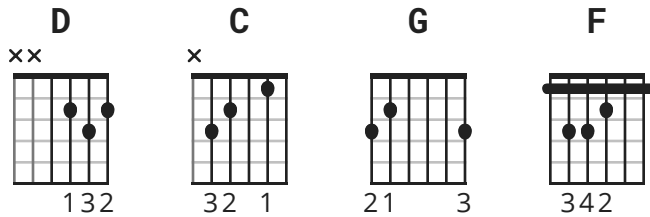

[Hook]

(Piano Riff)

D Am Am Em x2

(w/High Piano Riff)

D Am Am Em x2

Sweet Home Alabama chords by Lynyrd Skynyrd

Difficulty: intermediate

Tuning: E A D G B E

Key: D

CHORDS

Sweet Home Alabama chords

Lynyrd Skynyrd 1974 (Second Helping)

[Opening]

Form a D chord, then pick the single strings D D B\G

Form a C chord, then pick the single strings A A B\G

Form a G Chord, then pick the single strings E E G