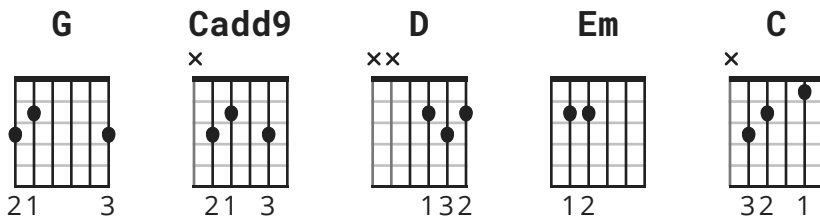

D
Well, it's bound to take your life

A **G** **D**
There's a bad moon on the rise

G
Don't go around tonight

D
Well, it's bound to take your life

A **G** **D**
There's a bad moon on the rise

Good Riddance Time Of Your Life chords by Green Day

Difficulty: novice

Tuning: E A D G B E

Key: G

CHORDS

STRUMMING

INTRO, VERSE 1, CHORUS 1, LAST CHORUS, ENDING 95 bpm

INTERLUDE 1 95 bpm

VERSE 2, CHORUSES 2 & 3 95 bpm

[Hook]

(Piano Riff)

D Am Am Em x2

(w/High Piano Riff)

D Am Am Em x2

Sweet Home Alabama chords by Lynyrd Skynyrd

Difficulty: intermediate

Tuning: E A D G B E

Key: D

CHORDS

Sweet Home Alabama chords

Lynyrd Skynyrd 1974 (Second Helping)

[Opening]

Form a D chord, then pick the single strings D D B\G

Form a C chord, then pick the single strings A A B\G

Form a G Chord, then pick the single strings E E G