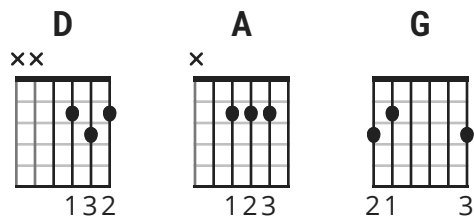

Bad Moon Rising chords by Creedence Clearwater Revival

Tuning: E A D G B E

CHORDS

Bad Moon Rising - Creedence Clearwater Revival

D* = x x x 11 10 10

A* = x x x 9 10 9

G* = x x x 7 8 7

[Intro]

D* A* G* D

[Verse 1]

D A G D

I see a bad moon rising

D A G D

I see trouble on the way

D A G D

I see earthquakes and lightning

[Hook]

(Piano Riff)

D Am Am Em x2

(w/High Piano Riff)

D Am Am Em x2

Sweet Home Alabama chords by Lynyrd Skynyrd

Difficulty: intermediate

Tuning: E A D G B E

Key: D

CHORDS

Sweet Home Alabama chords

Lynyrd Skynyrd 1974 (Second Helping)

[Opening]

Form a D chord, then pick the single strings D D B\G

Form a C chord, then pick the single strings A A B\G

Form a G Chord, then pick the single strings E E G